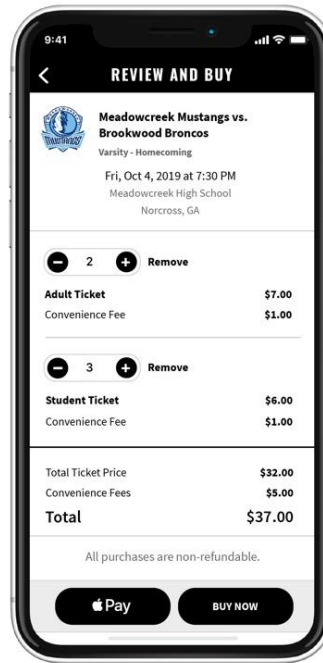

GO FAN[®] EXPERIENCE: PURCHASE

1

SELECT EVENT

2

SELECT TICKETS

3

BUY TICKETS

4

CLICK "VIEW TICKETS"
AND PRESENT AT GATE

2022 ADMISSION

State Play-In

Adults - \$7.50
plus digital ticket service fee

Discount - \$6.50
plus digital ticket service fee

DISCOUNT TICKETS

Students w/ID (Grades 1-12 w/ID)
Seniors 55 & older
Children 5 & under - FREE

THERE WILL NOT BE TICKETS AVAILABLE AT THE GATE!

NEED HELP?

- get.gofan.co
- click the **RESOURCES** tab
- click on **FAN HELP**
- Submit a Request