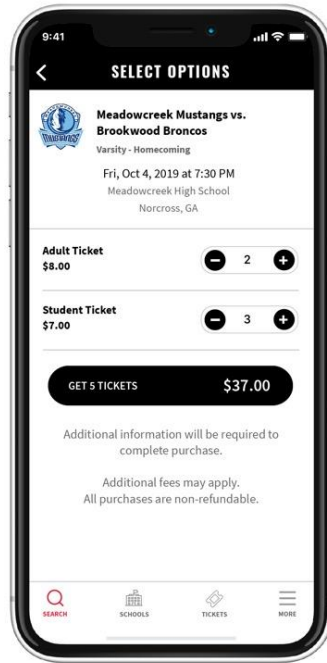

GO FAN[®] EXPERIENCE: PURCHASE

1

SELECT EVENT

2

SELECT TICKETS

3

BUY TICKETS

4

CLICK "VIEW TICKETS"
AND PRESENT AT GATE

2022 ADMISSION

State Play-In

Adults - \$7.50
plus digital ticket service fee

Discount - \$6.50
plus digital ticket service fee

DISCOUNT TICKETS

Students w/ID (Grades 1-12 w/ID)
Seniors 55 & older
Children 5 & under - FREE

THERE WILL NOT BE TICKETS AVAILABLE AT THE GATE!

NEED HELP?

- get.gofan.co
- click the **RESOURCES** tab
- click on **FAN HELP**
- Submit a Request